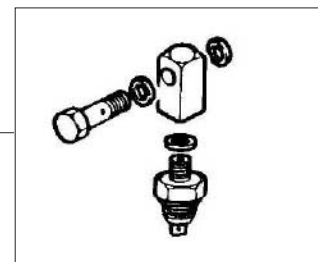

- ADN 37- 43 - 47
- ADN 54

RICAMBI - SPARE PARTS - ERSATZTEILE - PIECES DETACHEES - REPUESTOS

- ◆ Motore con elettromagnete stop
Engine with mechanical stop by solenoid
- ◆ Motore conelettrovalvola stop
Engine with solenoid valve for stop

712131
712132 ◆◆

187152
◆187153
◆187154

-A2688

- (A) KIT -A2585 - 674132
- (B) KIT -A2578 - 674131

- (A) Pressostato normalmente aperto - *Oil pressure switch normally open*
- (B) Pressostato normalmente chiuso - *Oil pressure switch normally closed*